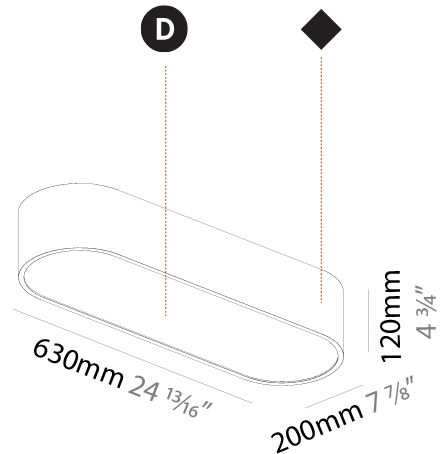

GENERAL

Series: Smoothy
Subseries: Smoothline
Partner: Prolicht
Division: Architectural
Installation: Surface
Product Type: Ceiling Surface
Mounting Location: Ceiling
Light Distribution: Direct

PHYSICAL

Shape: Oval
Length (mm): 630
Length (in): 24 13/16
Width (mm): 200
Width (in): 7 7/8
Height (mm): 120
Height (in): 4 3/4
Weight (kg): 3.403
Weight (lbs): 7.49
Diffuser: PMMA - Opal or Micro-Prism
Fixture Finish: SSR / BKV / CWI / CRY / HAB / UFT / ITA / RUA / FTG / MYG / LOD / PUS / FRO / FUP / KIA / POP / BLS / SPG / MEY / GOH / CHC / COM / ABZ / JAG / OBR / MOS / ROR
Fixture Material: Extruded Aluminum / Steel

ELECTRICAL

Lamp Type: LED (Zhaga Standard)
Input Wattage (W): 21
Total Output Wattage (W): 18
Dimming: Tri-Mode (Non-Dimming and Phase Dimming (120Vac only) and 0-10V Dimming)
Driver Included: Yes
Driver Location: Integrated
Driver Type: Constant Current - Universal
Driver Class: Class 2
Input Voltage (V): 120 - 277
Constant Current (MA): 500

LED

Color Temperature (°K): 3000 / 4000
Max. Delivered Lumen (lm): 1460 / 1600
CRI: >80 CRI
Lamp Life (hrs): 50000
Upon Request: Other CCT available

OPTICAL

RATINGS AND CERTIFICATIONS

Certified By: Certified for North American Standards
IP rating: IP20