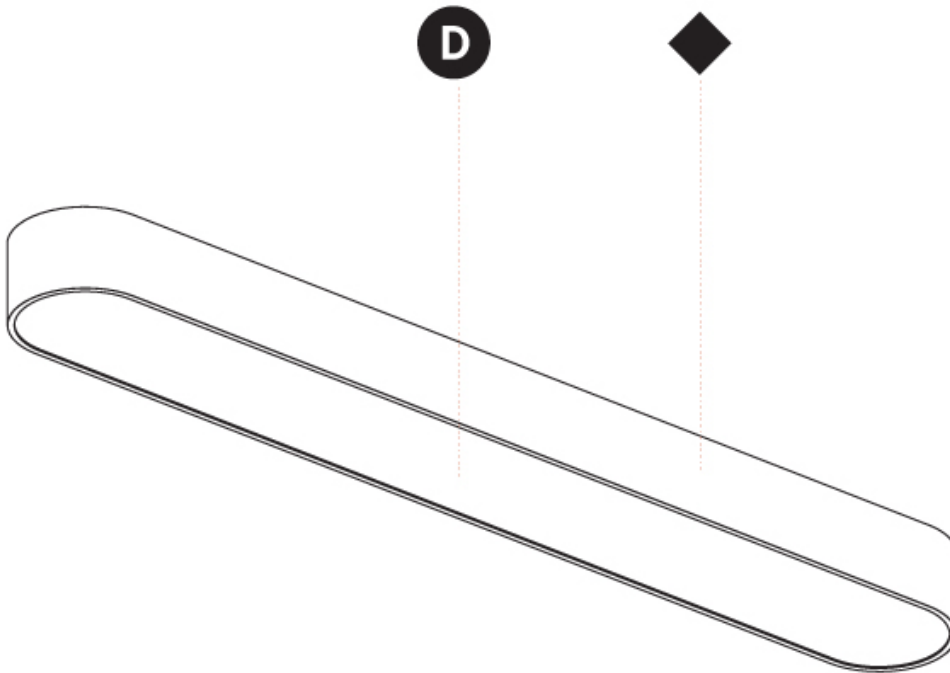

SMOOTHLINE SURFACE

A32972-

PROJECT _____

TYPE _____

SPECIFIER _____

QUANTITY _____

DATE _____