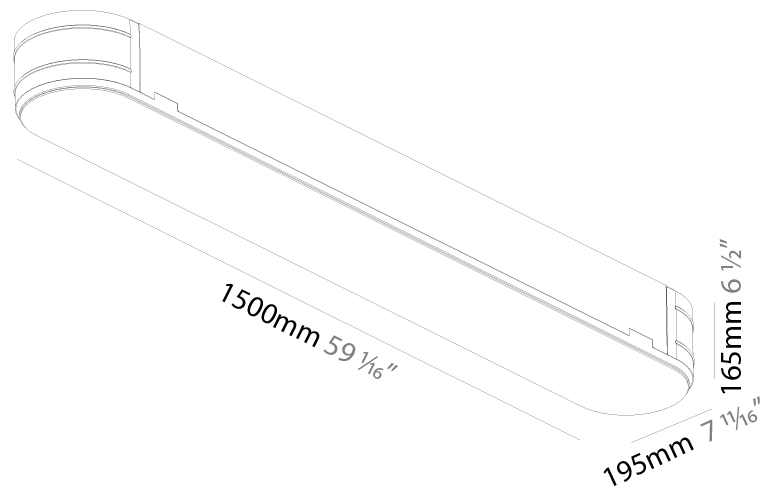

GENERAL

Series: Smoothy
Subseries: Smoothline
Partner: Prolicht
Division: Architectural
Installation: Trimless
Product Type: Ceiling Recessed
Mounting Location: Ceiling
Light Distribution: Direct

PHYSICAL

Shape: Oval
Length (mm): 1500
Length (in): 59 1/16
Width (mm): 195
Width (in): 7 11/16
Depth (mm): 165
Depth (in): 6 1/2
Ceiling Thickness (mm): 10 / 12.5 / 15 / 25 / 30
Ceiling Thickness (in): 3/8 or 1/2 or 9/16 or 1 or 1 3/16
Min. Recessing Depth (mm): 180
Min. Recessing Depth (in): 7 1/16
Weight (kg): 9.4
Weight (lbs): 20.68
Diffuser: PMMA - Opal
Fixture Material: Extruded Aluminum / Steel
Cut-out Measurements: 1535mm / 60 7/16" x 230mm / 9 1/16"
Upon Request: Unique Sizes Unique Ceiling Thickness Unique Mounting Depth Spot Inserts

ELECTRICAL

Lamp Type: LED (Zhaga Standard)
Input Wattage (W): 52.5
Total Output Wattage (W): 45
Dimming: Tri-Mode (Non-Dimming and Phase Dimming (120Vac only) and 0-10V Dimming)
Driver Included: Yes
Driver Location: Integrated
Driver Type: Constant Current - Universal
Driver Class: Class 2
Input Voltage (V): 120 - 277
Constant Current (MA): 500

LED

Color Temperature (°K): 3000 / 4000
Max. Delivered Lumen (lm): 3890 / 4280
CRI: >80 CRI
Lamp Life (hrs): 50000
Upon Request: Other CCT available

OPTICAL

RATINGS AND CERTIFICATIONS

Certified By: Certified for North American Standards
IP rating: IP20

PROJECT
TYPE
SPECIFIER
QUANTITY
DATE

1535mm x 230mm
60 7/16" x 9 1/16"

10 | 12 1/2 | 15 | 25 | 30mm
3/8" | 1/2" | 9/16" | 1" | 3/16"