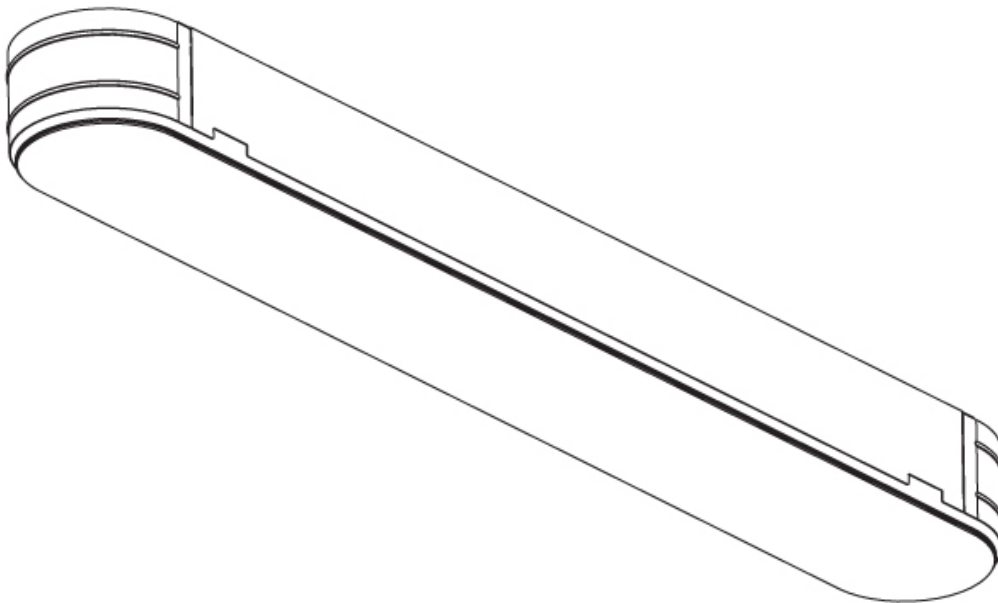

SMOOTHLINE TRIMLESS

A37520-

PROJECT _____

TYPE _____

SPECIFIER _____

QUANTITY _____

DATE _____